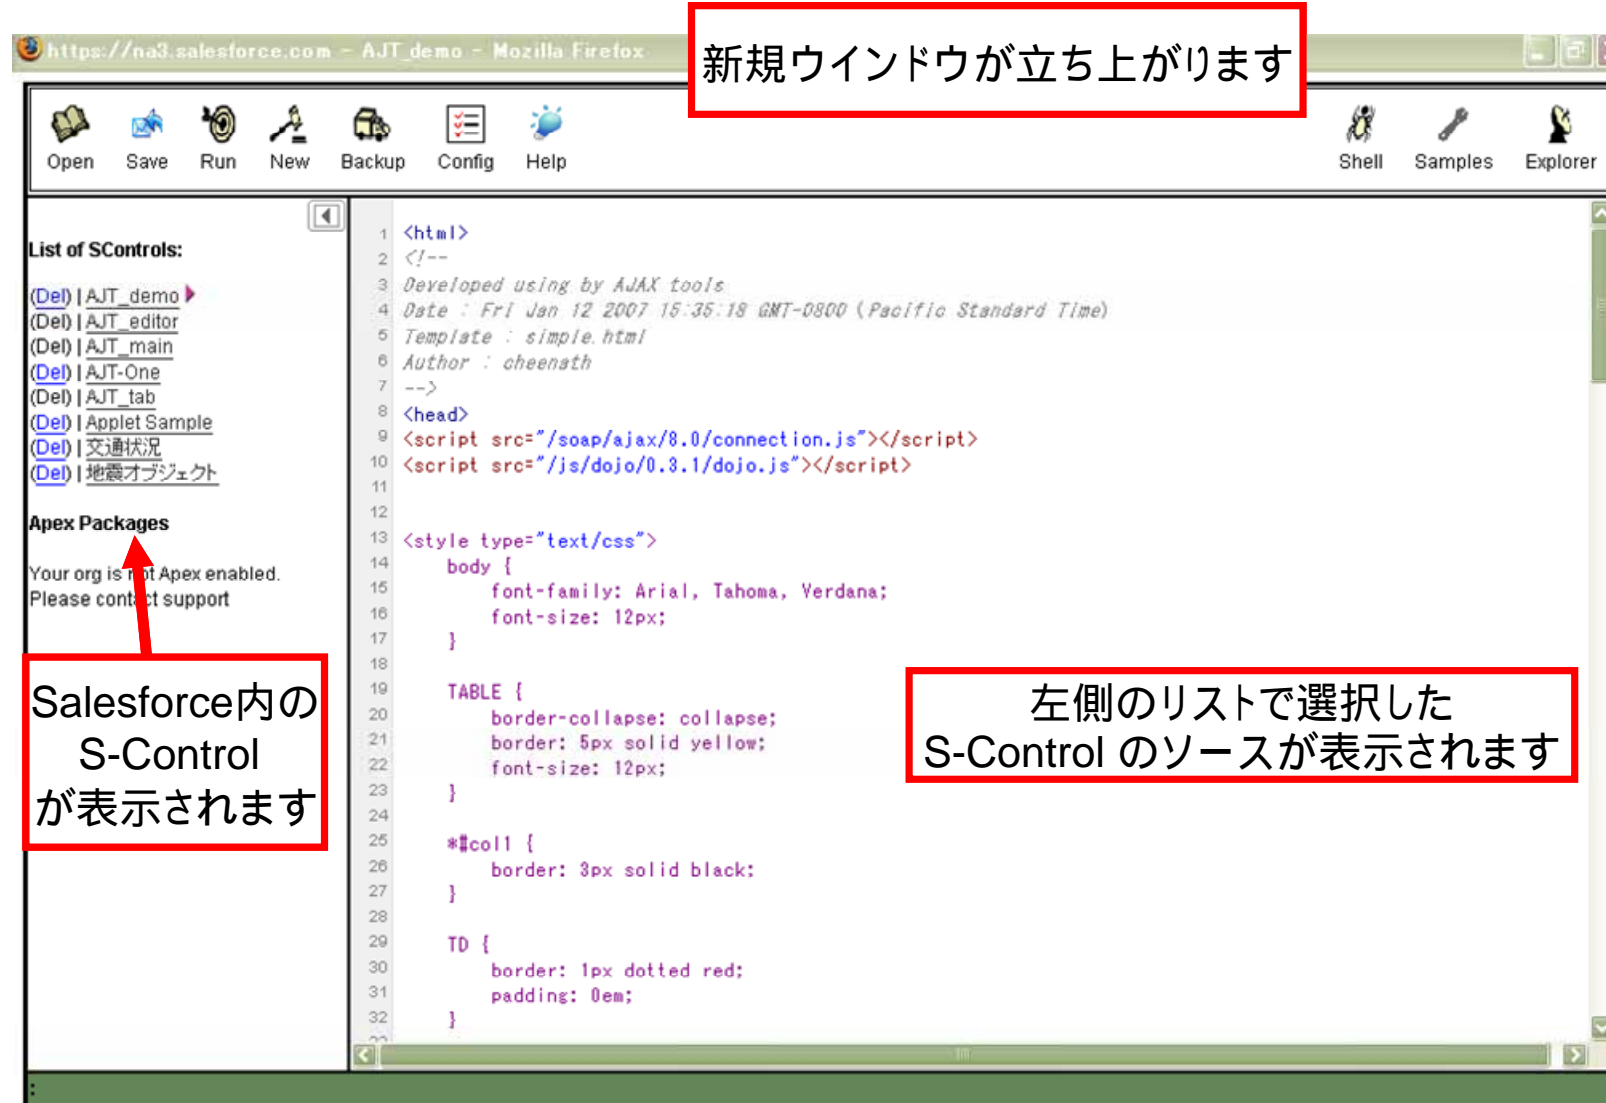

AJAX Tools カスタマイズガイド

別ウィンドウにて開発画面が表示されます。使用している組織の S-Control の一覧が左側に表示されます。この中から S-Control を選択すると右側の画面にその内容 (HTML ソースコード) が表示されます。HTML の各タグは色づけされており、見やすい形で環境を提供しています。

この環境は完全 Web ブラウザベースであり、クライアント側に必要なソフトウェアはありません。

新規ウィンドウが立ち上がります

Salesforce内の
S-Control
が表示されます

左側のリストで選択した
S-Control のソースが表示されます